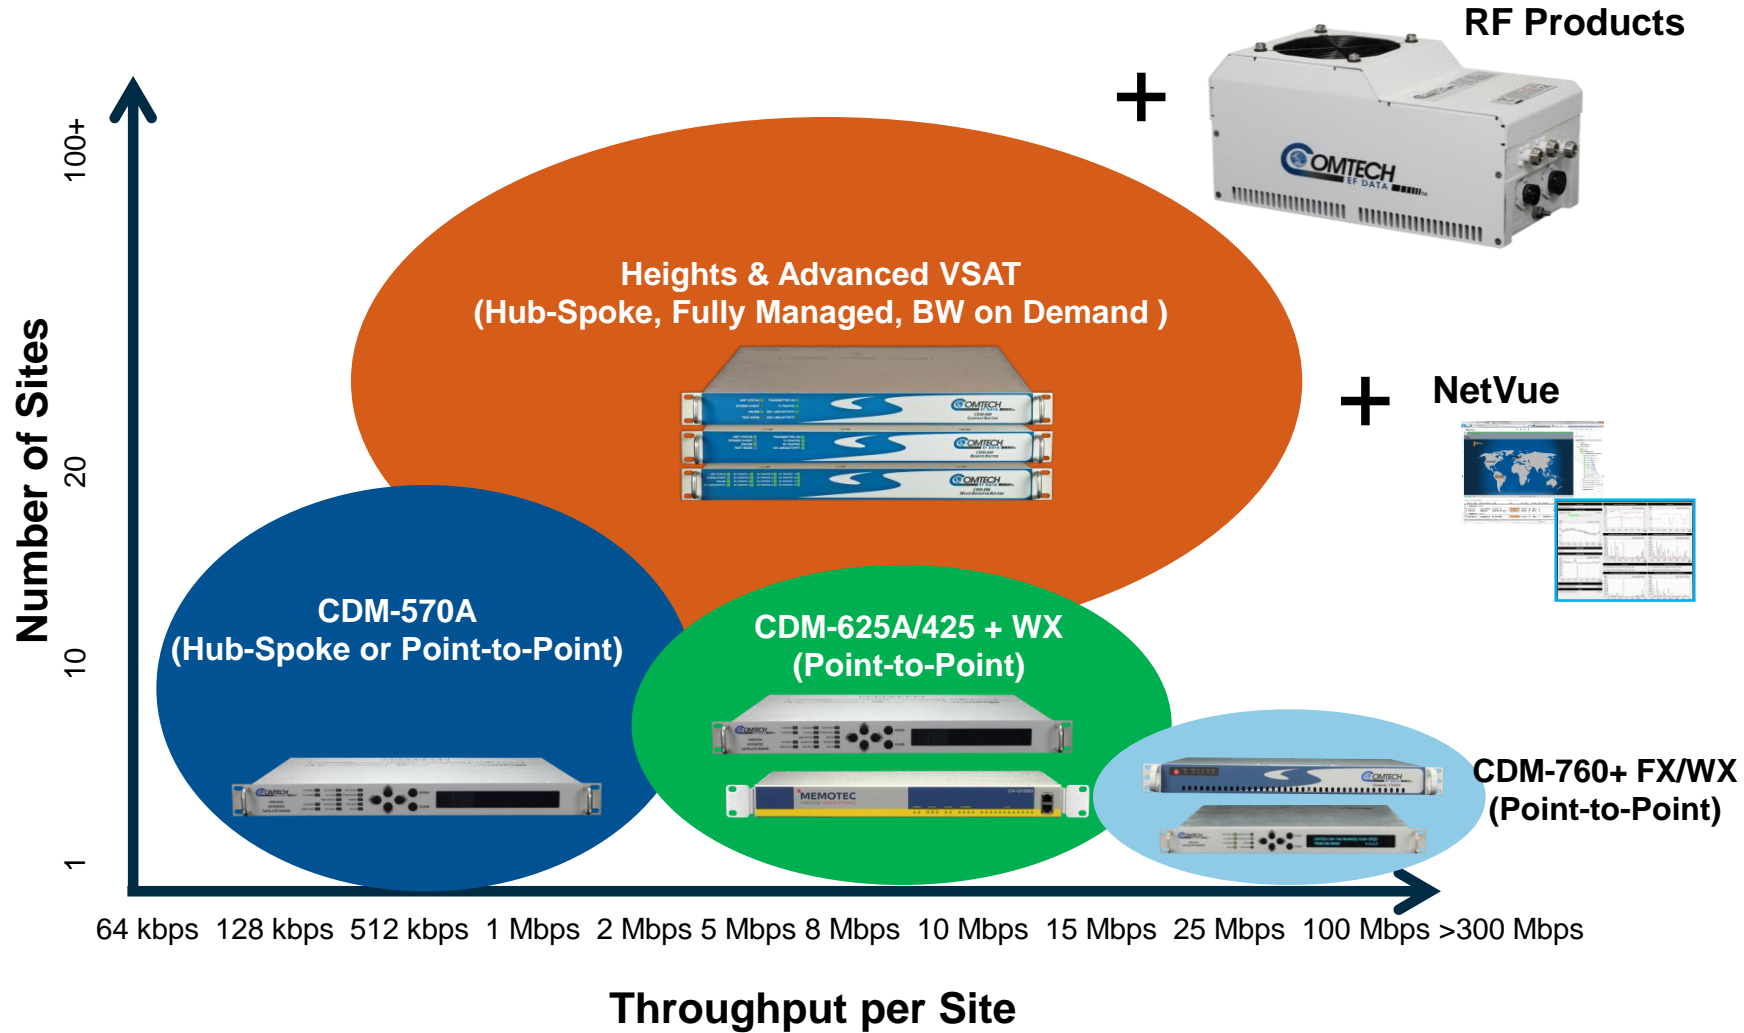

Andrew Lucas SVP Satellite Operator & Mobility Verticals

October 31st, 2017

Featured Products

Satellite Networking Platforms	Network & Bandwidth Management	Satellite Modems	RAN & WAN Optimization	RF & IF Products
<p>Heights Networking Platform</p> <p>Advanced VSAT Solutions</p>	<p>NetVue Integrated Management System</p> <p>Dynamic Bandwidth Allocation Engine</p> <p>Intelligent Global Roaming</p>	<p>CDM-760 Advanced High-Speed Trunking Modem</p> <p>CDM-625A & CDM-425 Advanced Satellite Modems</p> <p>CDM-570 Satellite Modem</p> <p>SLM-5650A Satellite Modem / DMD2050E Mil Satellite Modem</p> <p>DM240XR Digital Video Broadcast Modulation</p>	<p>Memotec WX Optimizer</p> <p>Memotec CX-U Series</p> <p>Memotec NetPerformer</p> <p>Stampede FX Series</p>	<p>High Power Amplifiers Xicom Product Line</p> <p>Indoor Products Frequency Conversion L-Band 70/140 MHz</p> <p>Outdoor Products Frequency Conversion L-Band 70/140 MHz</p>

Comtech EF Data Product Positioning

Enabling Optimum User Experience