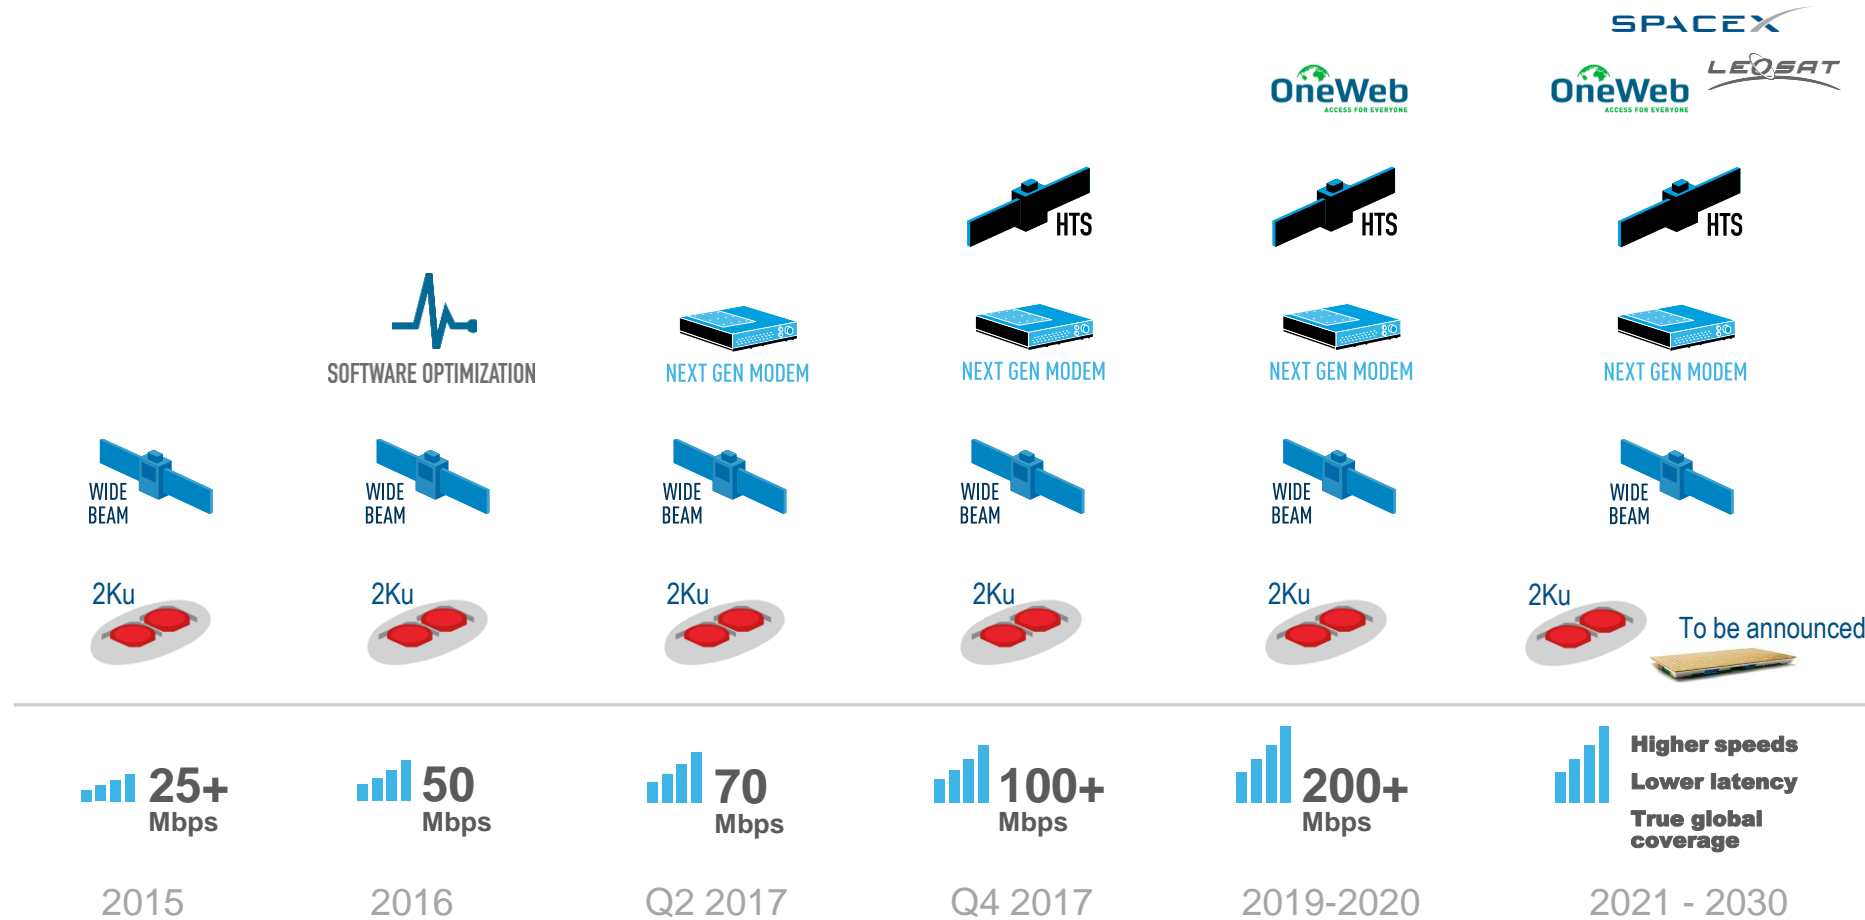

High speed, everywhere, all the time

15+

Mbps per passenger

98%

Global flight hour coverage

98%

Service availability

Gogo technology evolution and roadmap