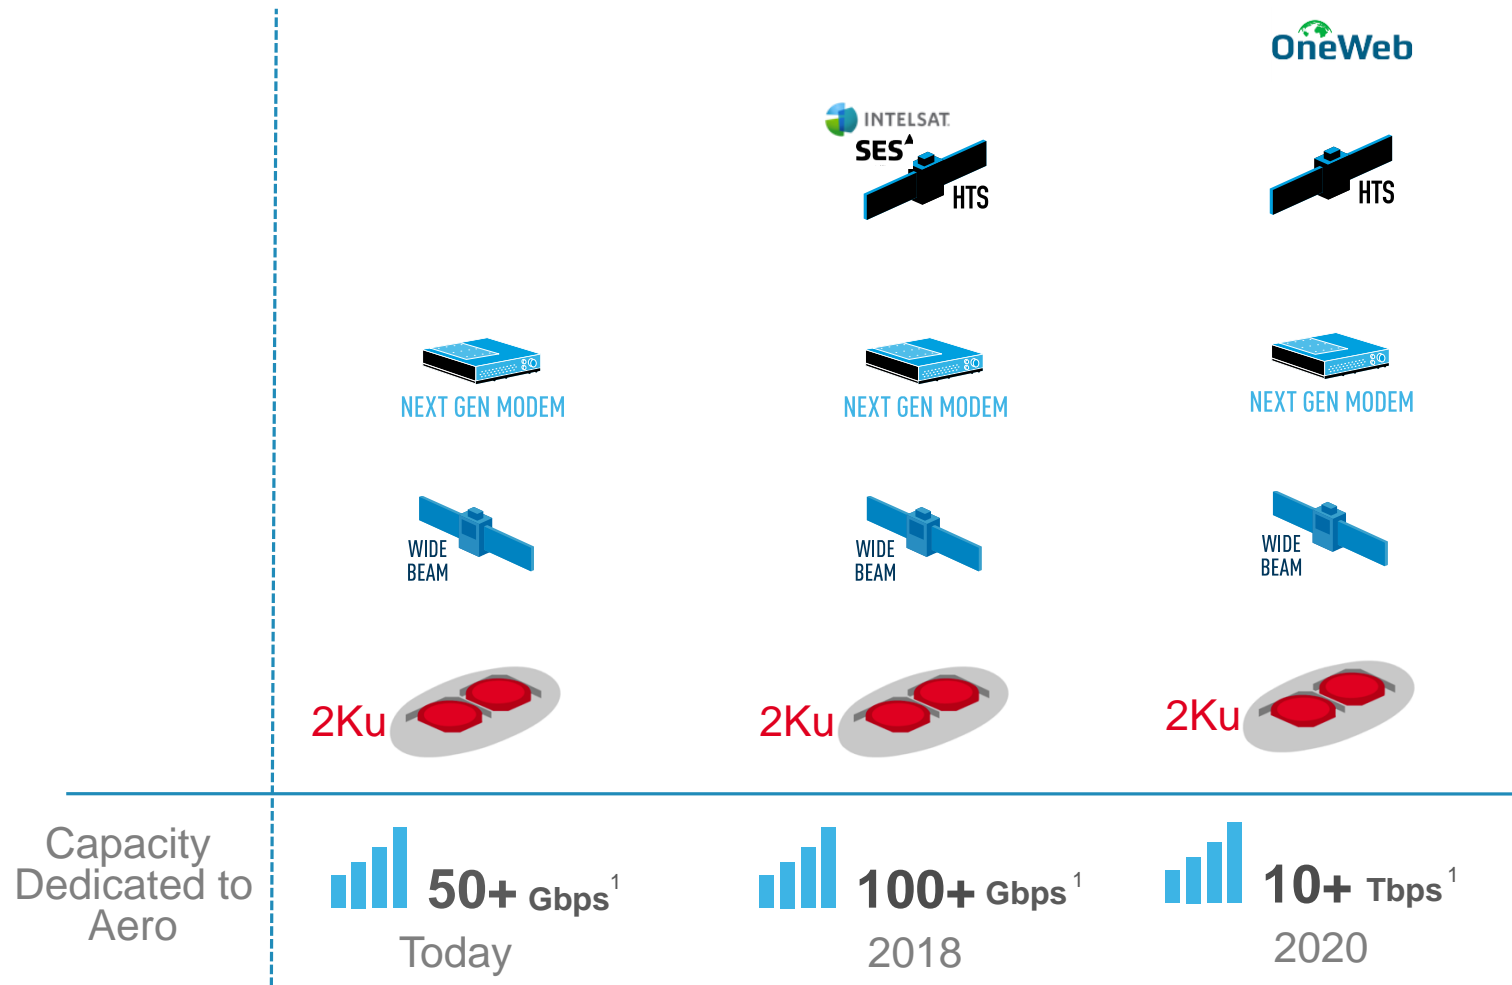

Aggregated capacity dedicated to aero market

¹ Expected results based on management estimates