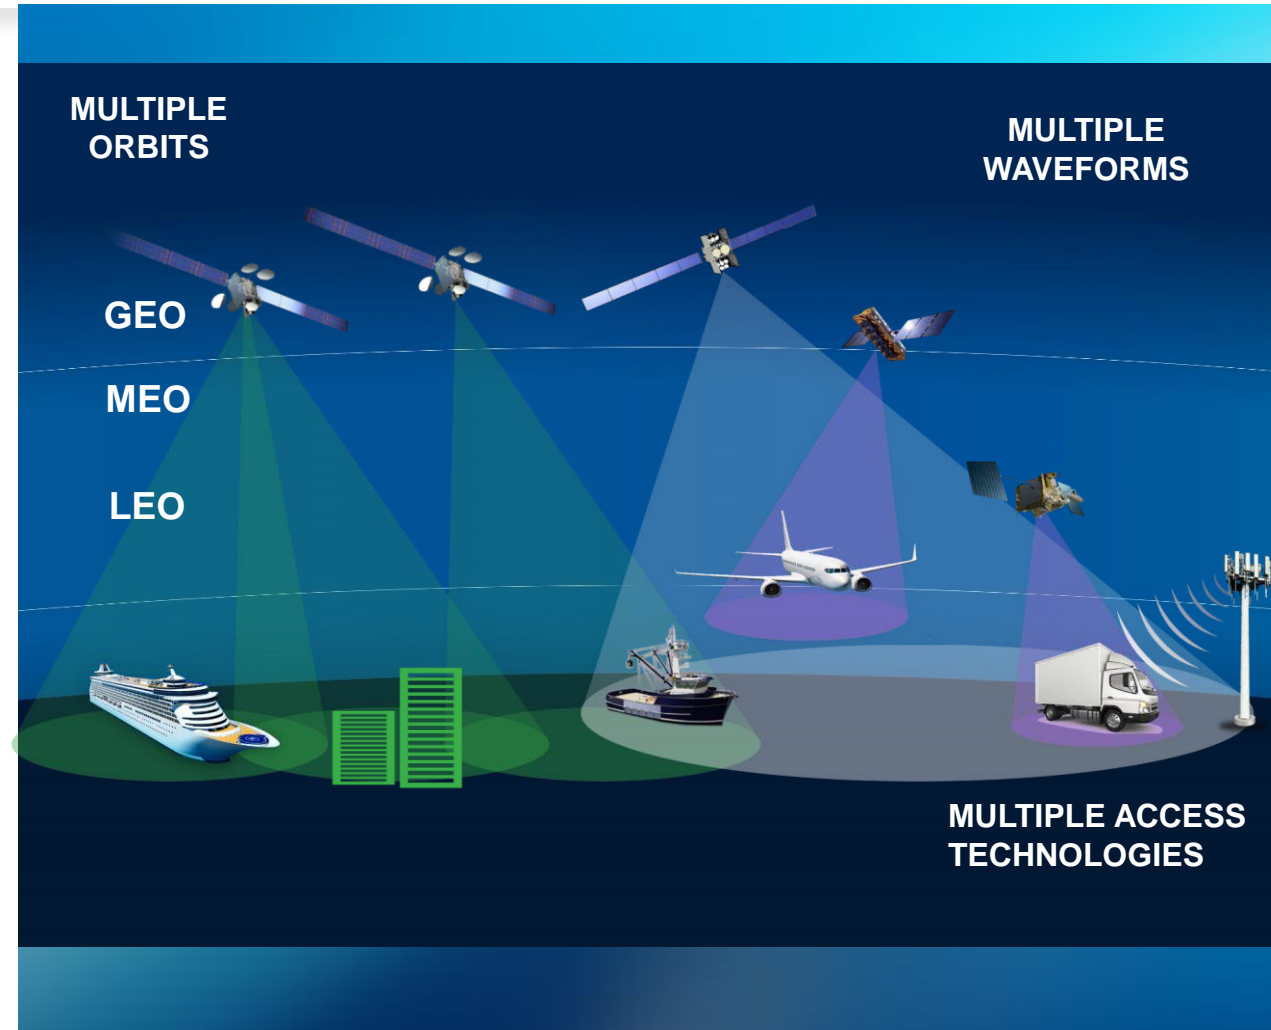

SUPPORT FOR MULTI-WAVEFORM, MULTI-ORBIT TO PROVIDE A SEAMLESS USER EXPERIENCE

Multi-orbit

- Multi-orbit service definitions require the platform to handle multiple paths over LEO, MEO, GEO, HAPS and terrestrial links
- Provide continuity of service using SDN and SD-WAN

Multi-waveform

- Innovate to provide a more flexible, scalable radio access network (RAN)
- Become part of the “unified RAN concept” to handle one or many waveforms