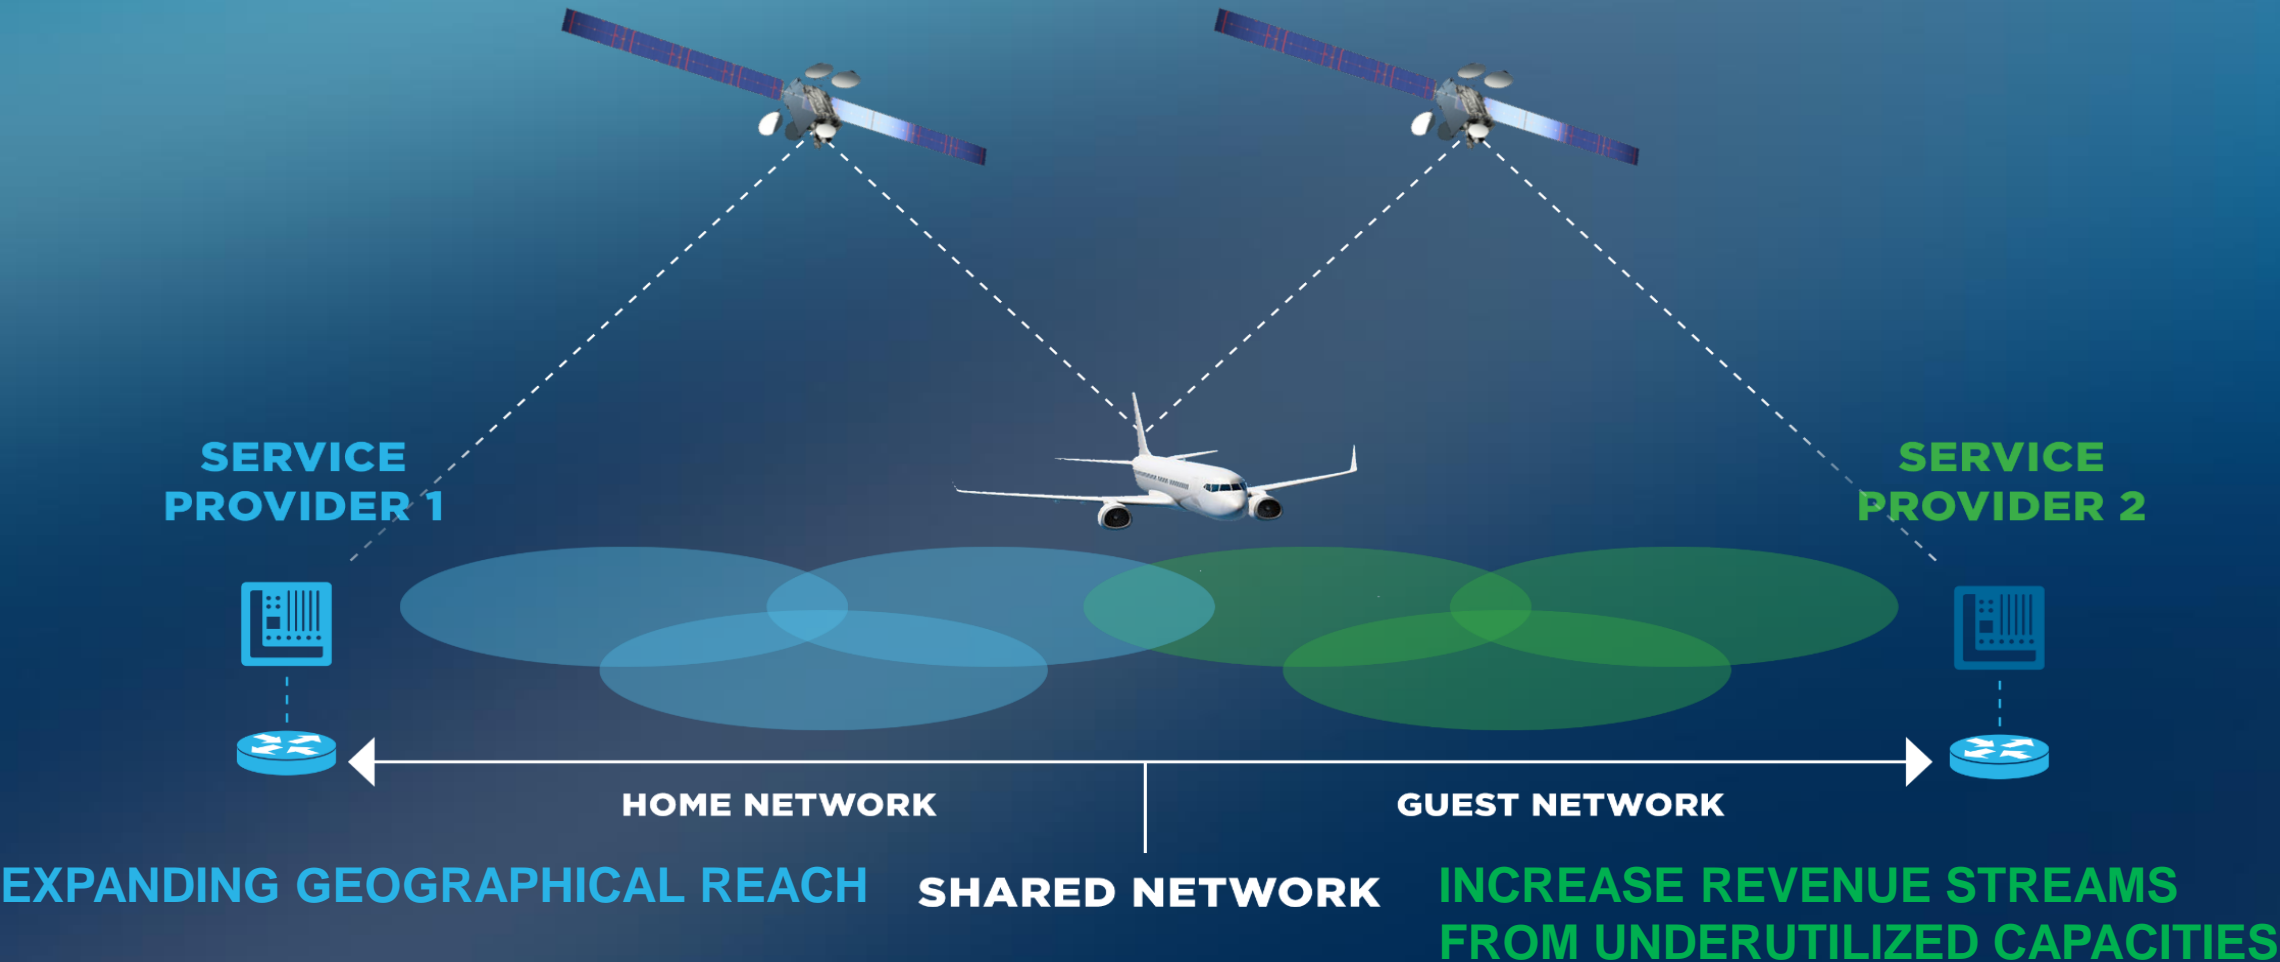

DELIVERING A SEAMLESS EXPERIENCE

PRESENTED BY:

THOMAS BOPP, DIRECTOR SYSTEMS ENGINEERING, 27FEB2019

VT iDirect Confidential & Proprietary
©2018 VT iDirect, Inc.

EVOLVING REQUIREMENTS

	TODAY	FUTURE
SCALE	5K to 100K	300K + IoT = millions!!
PERFORMANCE	5Gbps per network 500Mbps per remote	100Gbps+ per network, 2 Gbps+ per remote Software-defined remote architectures
INTEROPERABILITY	With existing services/OSS/BSS	Telecom and Mobile networks/services
MANAGEABILITY	Easy upgrades, commissioning, provisioning	Upgrade/ commissioning provisioning, True orchestration management layer
NETWORK FUNCTION	Interoperability	Ability to use customer provided virtual machines and centralized datacenters
OPEN ACCESS	Separate networks	Multi-orbit, multi-waveform, Provider roaming

THE TELECOM TRANSFORMATION

THE NEW MASTER WIRELESS PLATFORM

CONVERGENCE OF ALL ACCESS TECHNOLOGIES

VIRTUALIZED, AUTOMATED, ORCHESTRATED

SUPPORT FOR MULTI-WAVEFORM, MULTI-ORBIT TO PROVIDE A SEAMLESS USER EXPERIENCE

Multi-orbit

- Multi-orbit service definitions require the platform to handle multiple paths over LEO, MEO, GEO, HAPS and terrestrial links
- Provide continuity of service using SDN and SD-WAN

Multi-waveform

- Innovate to provide a more flexible, scalable radio access network (RAN)
- Become part of the “unified RAN concept” to handle one or many waveforms

SEAMLESS USER EXPERIENCE WITH MULTI-PROVIDER ROAMING